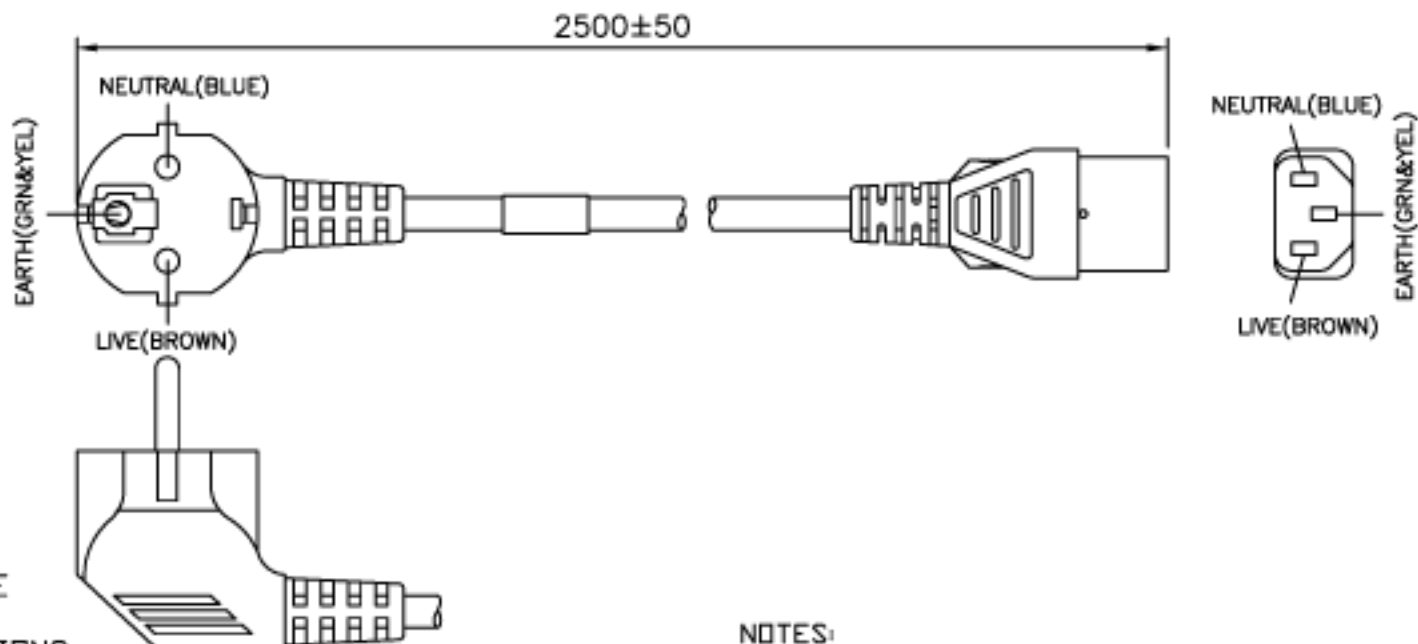

VOLEX

GROUP

Standard Cord Details: 2125H 10 C3

Specifications	
Certifications	
Part Number	2125H 10 C3
Connector Type	C13
Plug Type	2 pins and earth contact
Category	Plastic
Application	Detachable
Plug Catalog No.	M2511A
Connector Catalog No.	V1625
Cable	H05VV-F 3x1.00
Jacket Color	Mid Gray
Length in Feet	8.2'
Length in Meters	2.5
Temperature Rating	60C
Packaging Units Per Carton	B-50
Color Coding	
Nominal OD in Inches	
Nominal OD in Millimeters	
Notes	Continental European. Dual Earthing.

VOLEX RESERVES THE RIGHT TO ALTER NON-CRITICAL DIMENSIONS WITHOUT NOTICE.

PACKAGING: FOLD & TIE

NOTES:

- 1) CORDAGE: H05VVVF3X1.00 SQ MM BLACK
- 2) APPROVALS: DVE, CEPEC, VDE, KEMA, DEMKO, NEMKO, SEMKO, IMQ
- 3) RATING: 10 AMP/250 VOLTS
- 4) PACKAGING: 50 PIECES/CARTON
- 5) ALL DIMENSIONS IN MILLIMETERS.

FINISH:
JACKET: SMOOTH

SCALE:
NOT TO SCALE

ECD
N/A

ITEM DESCRIPTION
CORDSET - EUROPEAN
DETACHABLE POWER SUPPLY CORD (2.5 M)

TOLERANCE UNLESS OTHERWISE SPECIFIED
.XXX ±
.XX ±
.X ±
FRACT. ±
ANGULAR ± 1/2°

APPROVED CR	DRAWN BY MAF	DATE: 3/29/06
----------------	-----------------	------------------