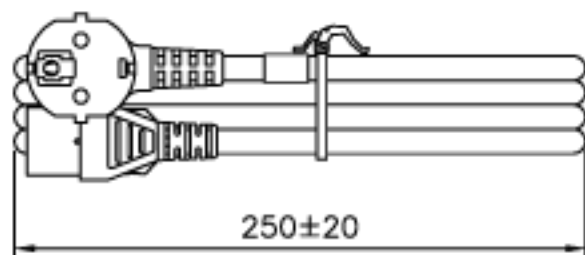

VOLEX

GROUP

Standard Cord Details: 2125H 10 C3

Specifications	
Certifications	
Part Number	2125H 10 C3
Connector Type	C13
Plug Type	2 pins and earth contact
Category	Plastic
Application	Detachable
Plug Catalog No.	M2511A
Connector Catalog No.	V1625
Cable	H05VV-F 3x1.00
Jacket Color	Mid Gray
Length in Feet	8.2'
Length in Meters	2.5
Temperature Rating	60C
Packaging Units Per Carton	B-50
Color Coding	
Nominal OD in Inches	
Nominal OD in Millimeters	
Notes	Continental European. Dual Earthing.

VOLEX RESERVES THE RIGHT TO ALTER NON-CRITICAL DIMENSIONS WITHOUT NOTICE.

PACKAGING: FOLD & TIE

NOTES:

- 1) CORDAGE: H05VVVF3X1.00 SQ MM BLACK
- 2) APPROVALS: DVE, CEPEC, VDE, KEMA, DEMKO, NEMKO, SEMKO, IMQ
- 3) RATING: 10 AMP/250 VOLTS
- 4) PACKAGING: 50 PIECES/CARTON
- 5) ALL DIMENSIONS IN MILLIMETERS.

FINISH:
JACKET: SMOOTH

SCALE:
NOT TO SCALE

ECD
N/A

ITEM DESCRIPTION
CORDSET - EUROPEAN
DETACHABLE POWER SUPPLY CORD (2.5 M)

TOLERANCE UNLESS OTHERWISE SPECIFIED
.XXX ±
.XX ±
.X ±
FRACT. ±
ANGULAR ± 1/2°

APPROVED CR	DRAWN BY MAF	DATE: 3/29/06
----------------	-----------------	------------------